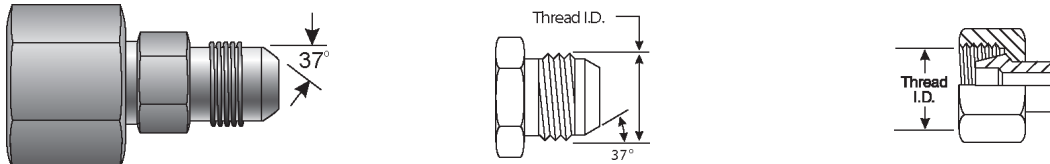

EQUIPMENT
HOSE/CPLG. SELECTION
G8K COUPLINGS
GLOBAL SPIRAL COUPLINGS
STAINLESS STEEL SPIRAL
MEGACRIMP COUPLINGS
STAINLESS STEEL BRAID
POWER CRIMP COUPLINGS
FIELD ATTACHABLE G1 & G2 COUPLINGS
FIELD ATTACHABLE C5 COUPLINGS
C14 COUPLINGS
GL COUPLINGS
GLX COUPLINGS
PCTS THERMOPLASTIC COUPLINGS
POLARSEAL COUPLINGS (ACA)
POLARSEAL II COUPLINGS (ACC)
POLARSEAL II COUPLINGS (ACB)
POWER STEERING
ADAPTERS
QUICK DISCONNECT COUPLERS
BALL VALVES
LIVE SWIVEL
ASSEMBLY FABRICATION
ACCESSORIES
EQUIPMENT AND PARTS
KITS
AIR BRAKE HOSE ASSY
BRASS

Male DIN 24° Cone - Heavy Series to Male JIC 37° Flare - Continued

Part No.	Descr.	Prod. No.		
			"	"
G63650-3824	38MDH-24MJ	7253-63325	M52X2.0	1 7/8-12

Female DIN 24° Cone Swivel - Heavy Series to Male JIC 37° Flare