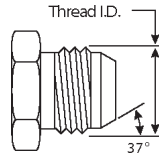

Male Kobelco to Male JIC 37° Flare

Part No.	Descr.	Prod. No.		
			"	"
G63990-2212	22MKB-12MJ	7253-66105	M30X1.5	1 1/16-12
G63990-2812	28MKB-12MJ	7253-65305	M36X1.5	1 1/16-12
G63990-2816	28MKB-16MJ	7253-65315	M36X1.5	1 5/16-12
G63990-3516	35MKB-16MJ	7253-65325	M45X1.5	1 5/16-12
G63990-3520	35MKB-20MJ	7253-65335	M45X1.5	1 5/8-12

- EQUIPMENT
- HOSE/CPLG. SELECTION
- G8K COUPLINGS
- GLOBALSPIRAL COUPLINGS
- STAINLESS STEEL SPIRAL
- MEGACRIMP COUPLINGS
- STAINLESS STEEL BRAID
- POWER CRIMP COUPLINGS
- FIELD ATTACHABLE G1 & G2 COUPLINGS
- FIELD ATTACHABLE C5 COUPLINGS
- C14 COUPLINGS
- GL COUPLINGS
- GLX COUPLINGS
- PCTS THERMOPLASTIC COUPLINGS
- POLARSEAL COUPLINGS (ACA)
- POLARSEAL II COUPLINGS (ACC)
- POLARSEAL II COUPLINGS (ACB)
- POWER STEERING
- **ADAPTERS**
- QUICK DISCONNECT COUPLERS
- BALL VALVES
- LIVE SWIVEL
- ASSEMBLY FABRICATION
- ACCESSORIES
- EQUIPMENT AND PARTS
- KITS
- AIR BRAKE HOSE ASSY
- BRASS