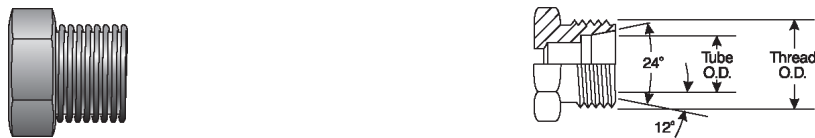

Male Kobelco Plug

Part No.	Descr.	Prod. No.	
			"
G63980-0022	22MKB-PLUG	7253-65295	M30X1.5